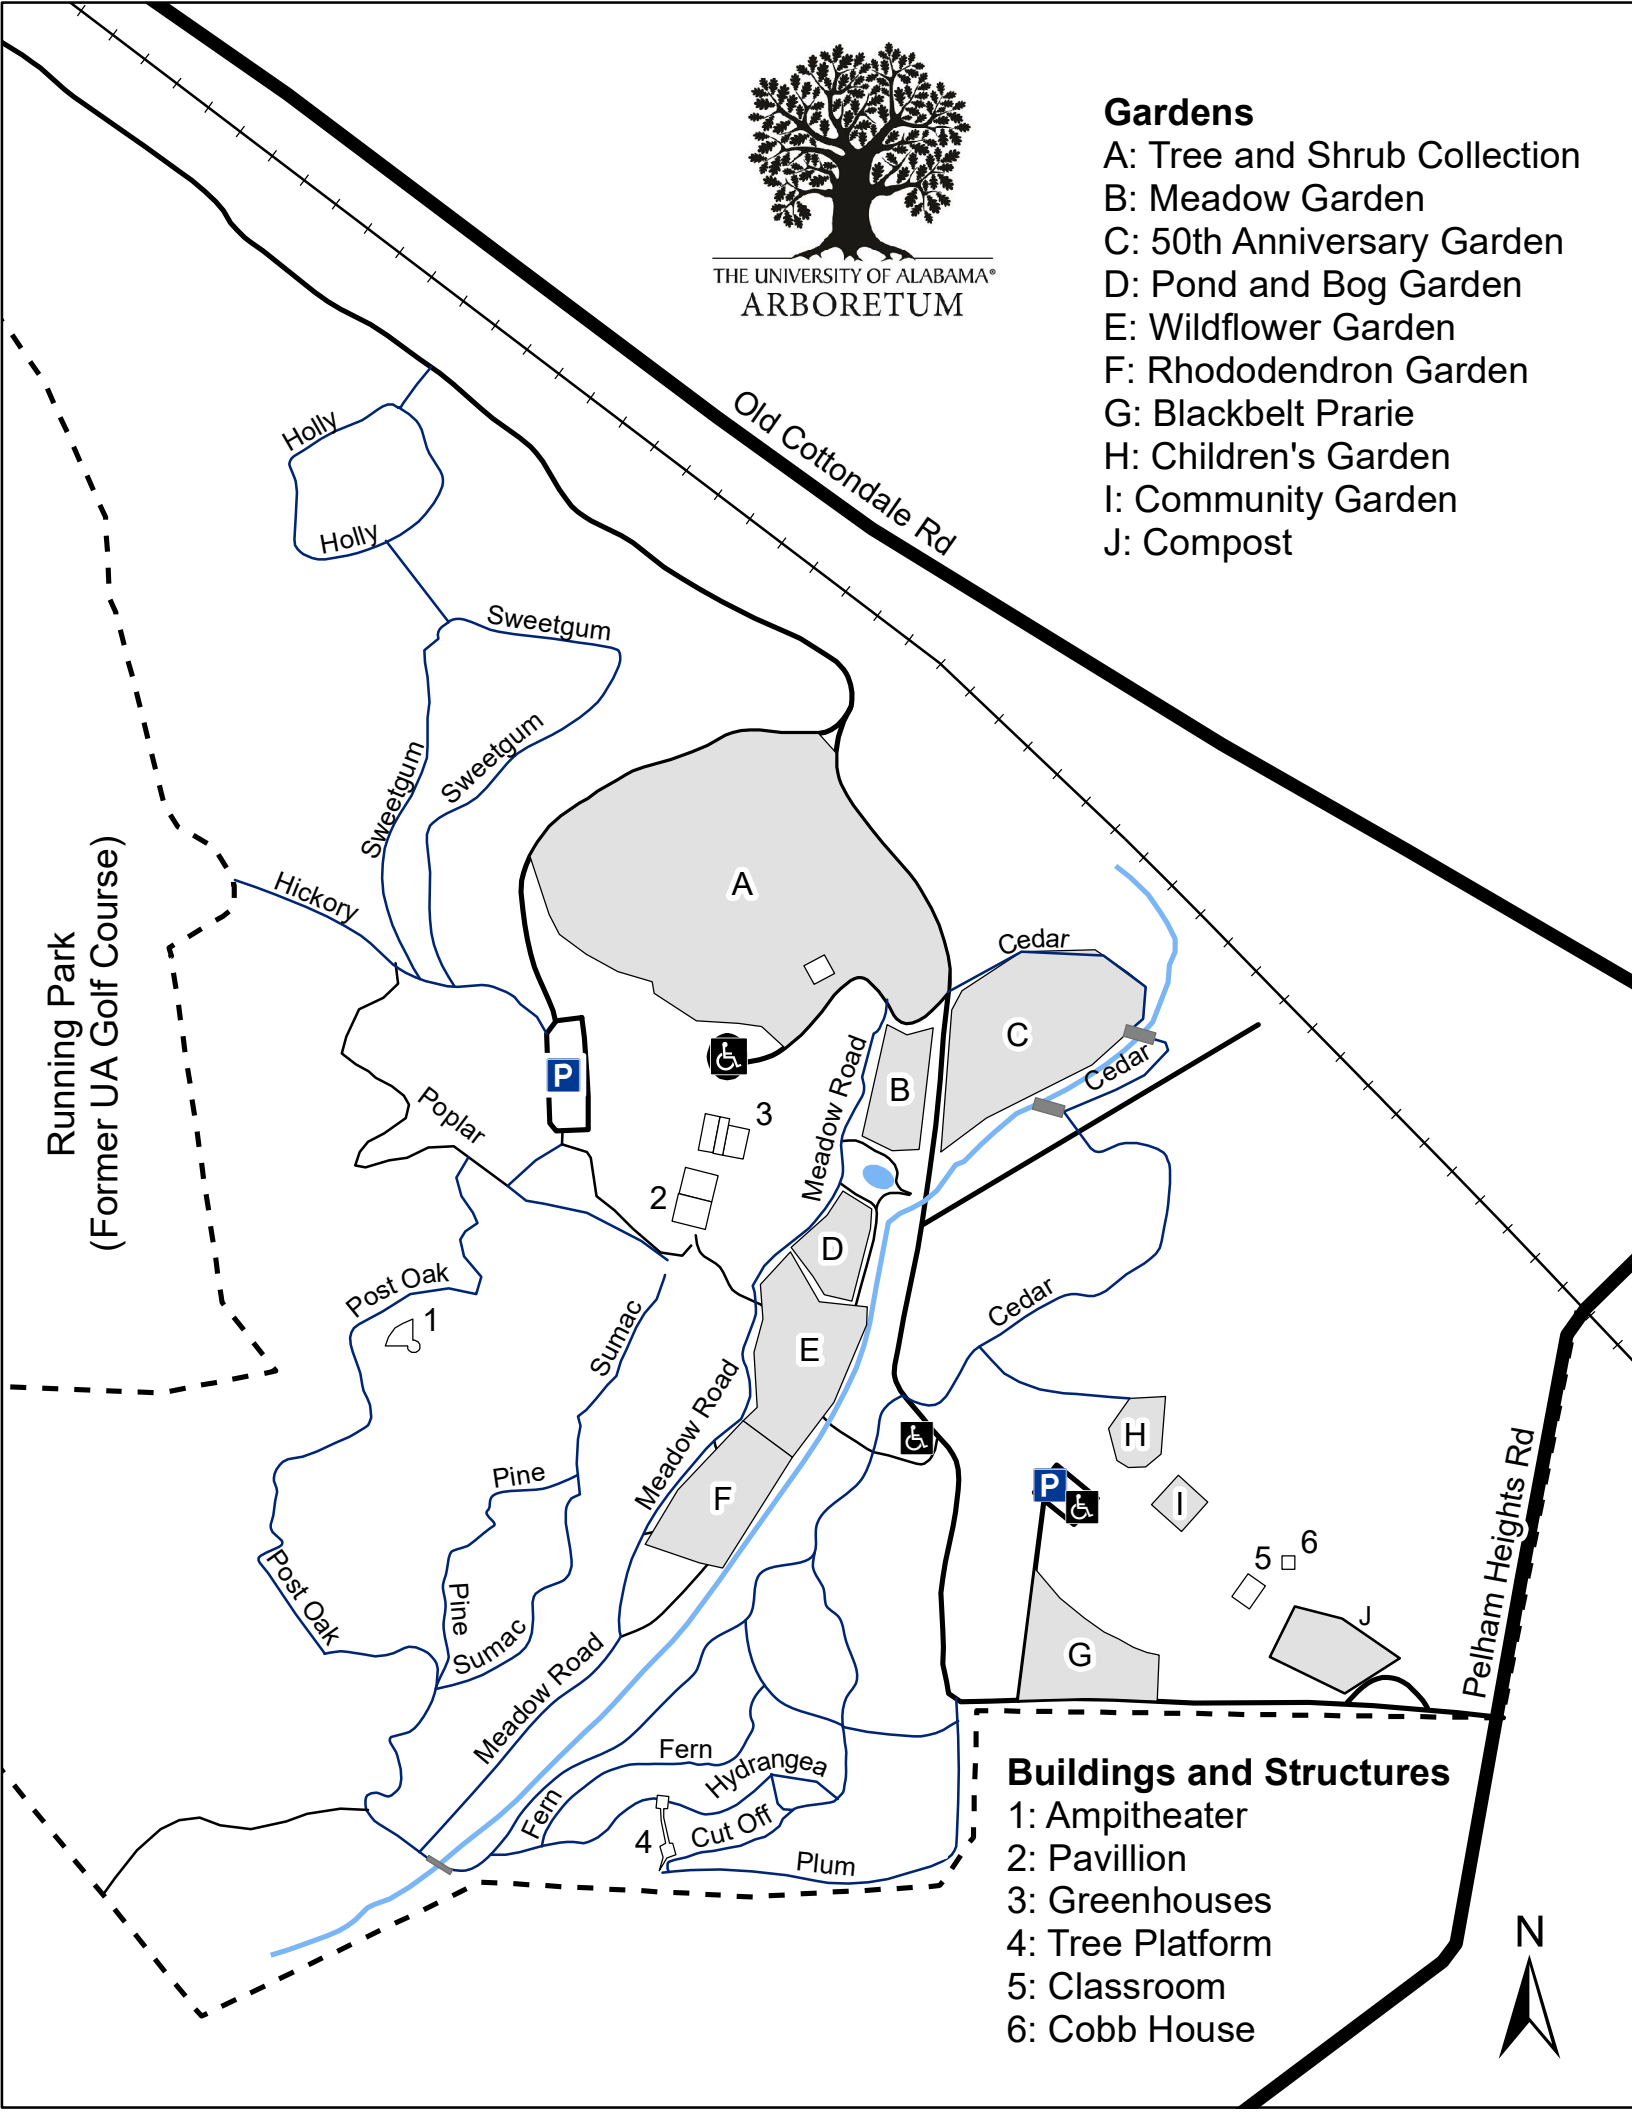

THE UNIVERSITY OF ALABAMA[®]
ARBORETUM

Gardens

- A: Tree and Shrub Collection
- B: Meadow Garden
- C: 50th Anniversary Garden
- D: Pond and Bog Garden
- E: Wildflower Garden
- F: Rhododendron Garden
- G: Blackbelt Prarie
- H: Children's Garden
- I: Community Garden
- J: Compost

Running Park
(Former UA Golf Course)

Old Cottondale Rd

Pelham Heights Rd

Buildings and Structures

- 1: Ampitheater
- 2: Pavillion
- 3: Greenhouses
- 4: Tree Platform
- 5: Classroom
- 6: Cobb House