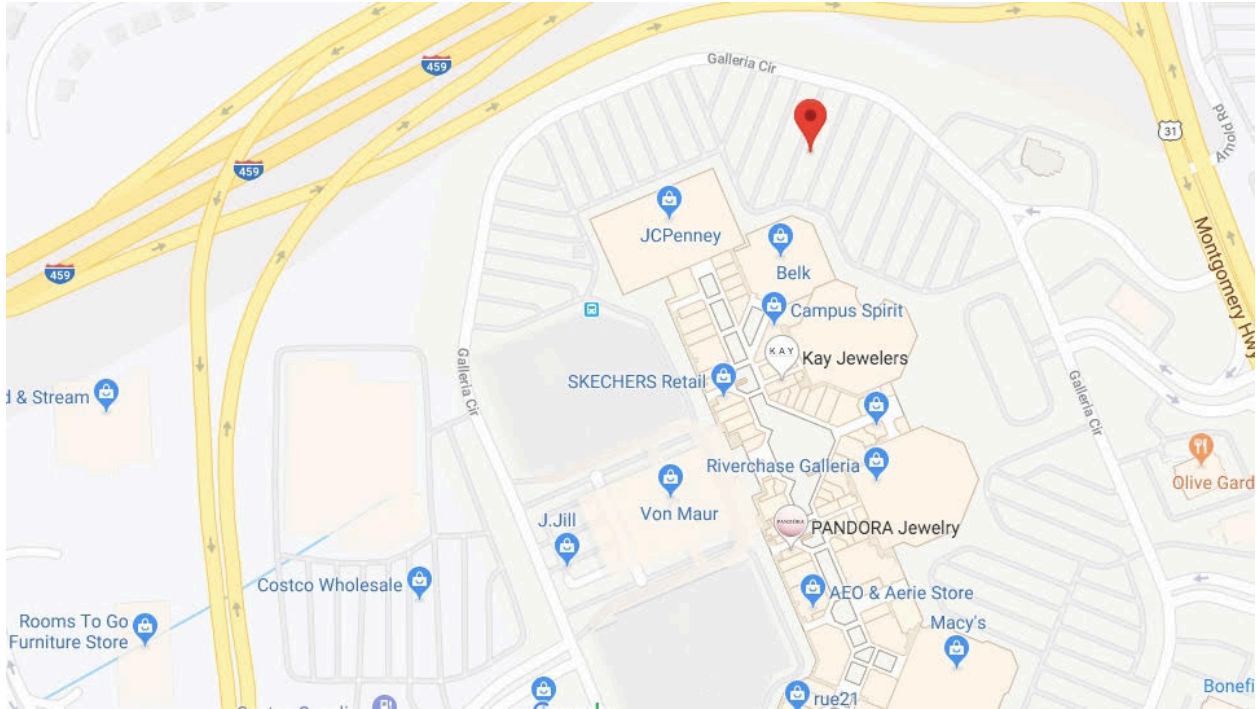

Birmingham Audubon Hale County Black Belt Birding Tour

20 July 2019

Meeting time and location maps:

1. **6:00–6:15 a.m.:** Belk parking lot at the Riverchase Galleria ([2100 Galleria Cir., Hoover, AL 35244](https://www.google.com/maps/place/2100+Galleria+Cir,+Hoover,+AL+35244))

**Bus will depart at 6:30 a.m. for Greensboro.*

2. **8:00 a.m.:** Greensboro Piggly Wiggly parking lot ([115 Main St., Greensboro, AL 36744](https://www.google.com/maps/place/115+Main+St.,+Greensboro,+AL+36744))

**For those meeting us in Greensboro, the bus will depart Piggly Wiggly at 8:30 a.m. to begin the tour.*

Map for the route from Hoover to Greensboro: